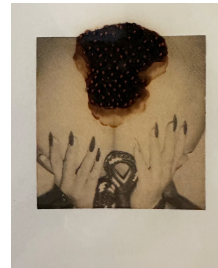

n.d.
Dried strawberry on photo print
31.3 x 22.8 cm / 12 3/8 x 9 in

Phyllida Barlow
untitled

2009
Acrylic on paper
56.5 x 76.2 cm / 22 1/4 x 30 in

Phyllida Barlow
untitled

2004
Acrylic on paper
42.5 x 59.3 cm / 16 3/4 x 23 3/8 in